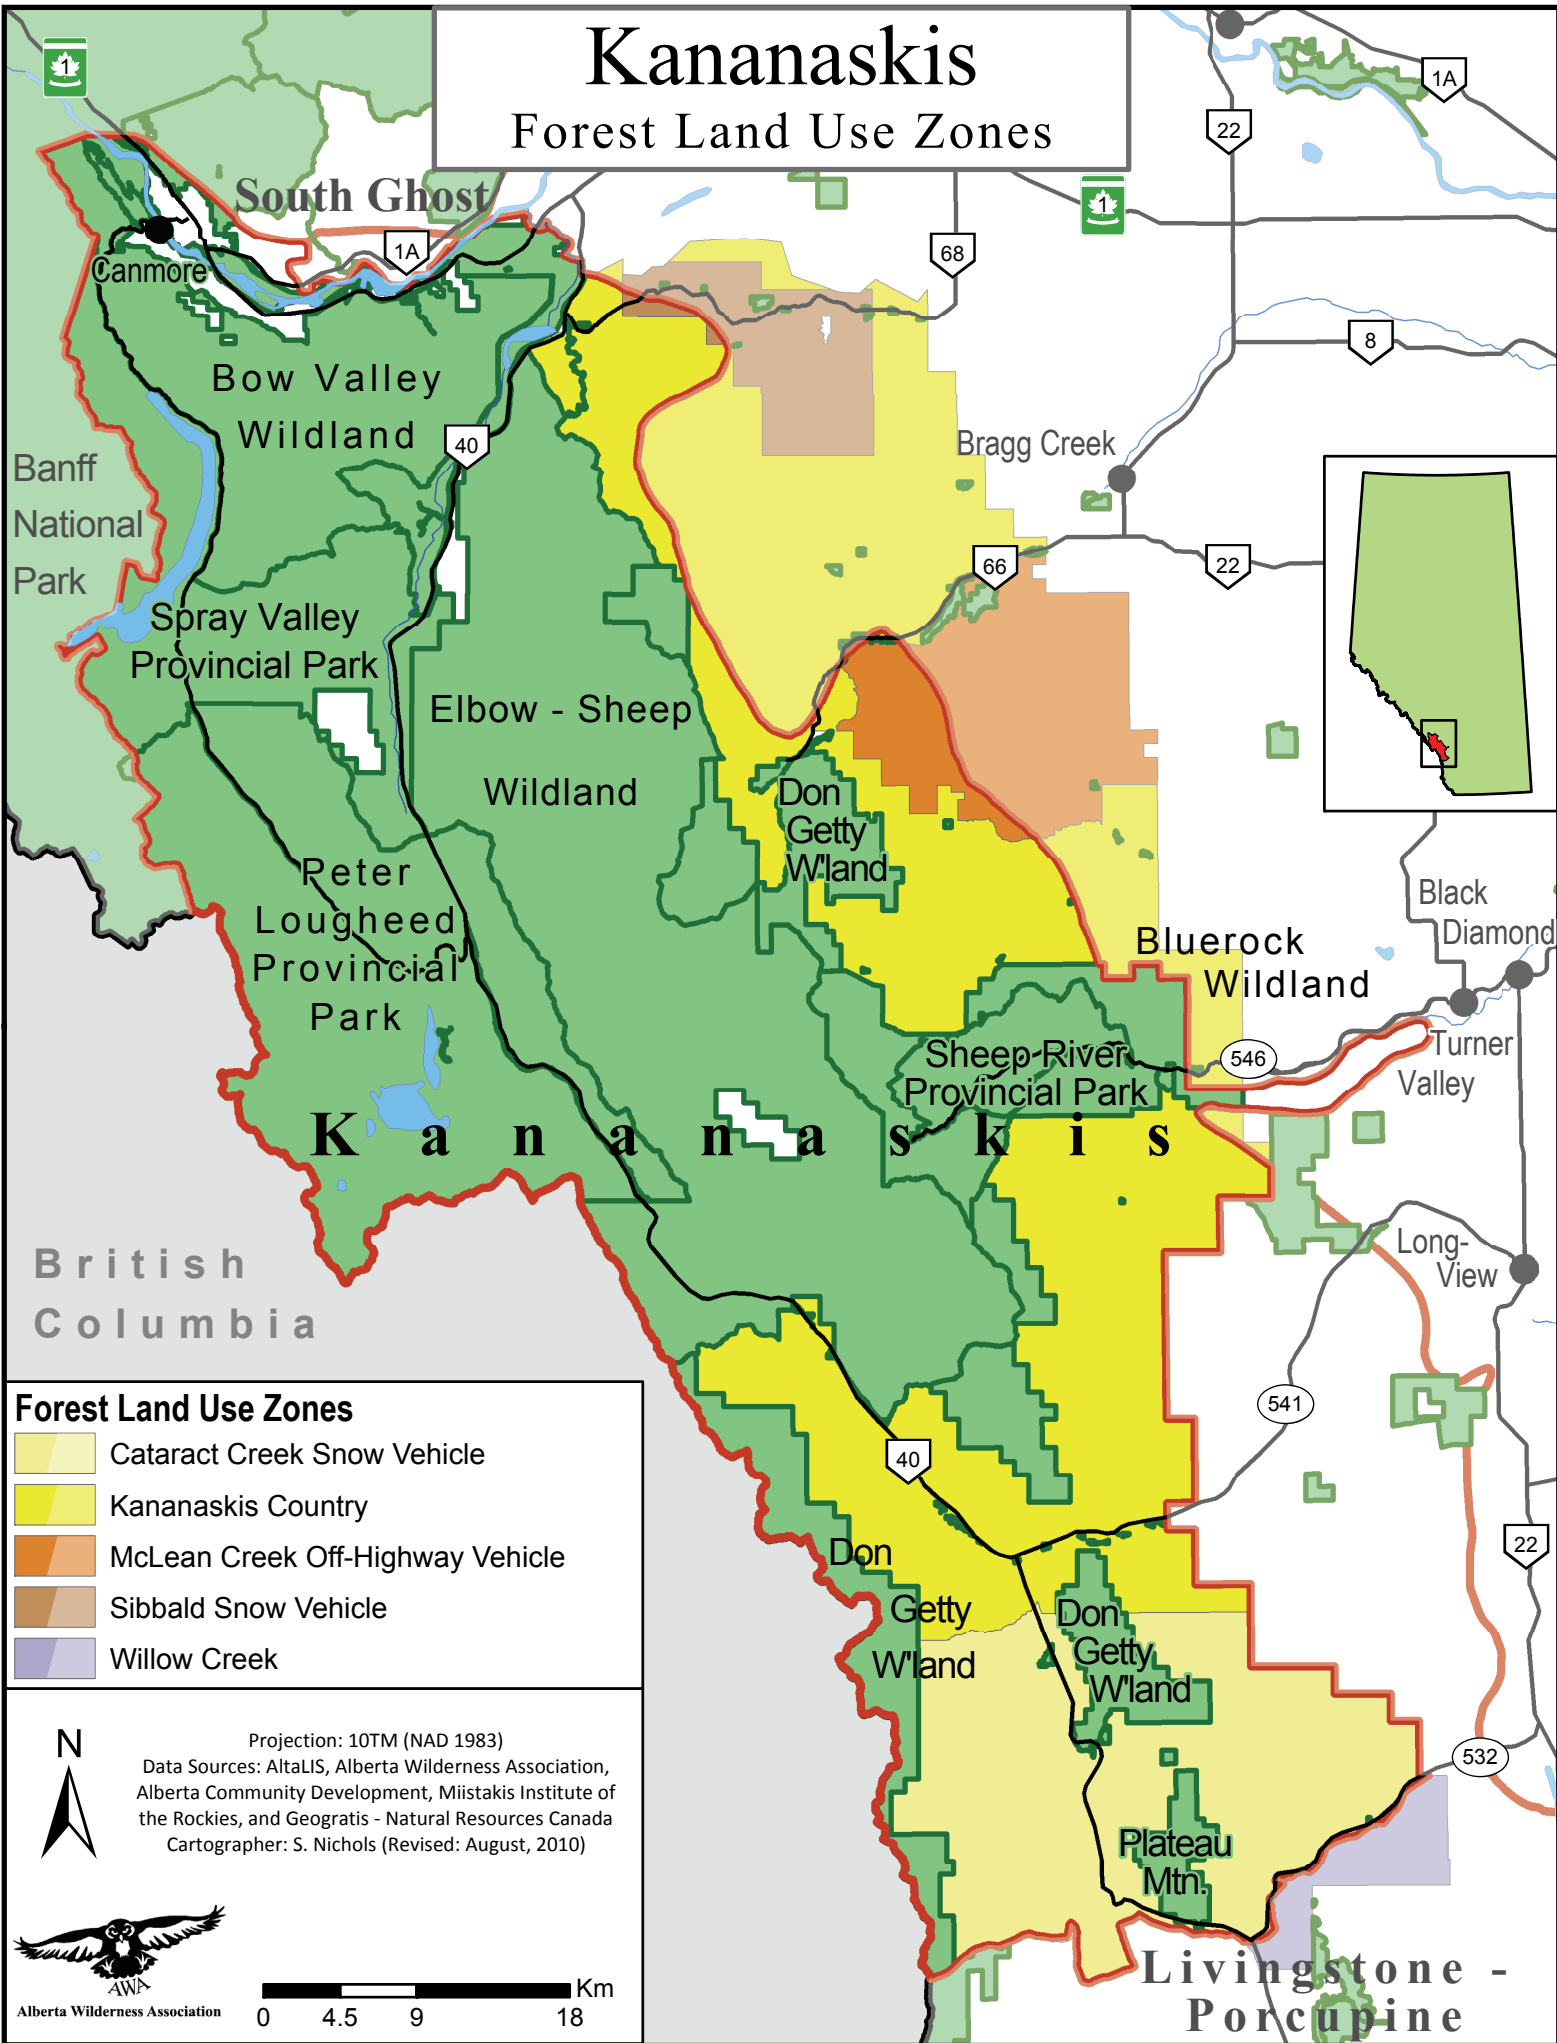

Kananaskis

Forest Land Use Zones

Forest Land Use Zones

-  Cataract Creek Snow Vehicle
-  Kananaskis Country
-  McLean Creek Off-Highway Vehicle
-  Sibbald Snow Vehicle
-  Willow Creek

Projection: 10TM (NAD 1983)
Data Sources: AltaLIS, Alberta Wilderness Association, Alberta Community Development, Miistakis Institute of the Rockies, and Geogratis - Natural Resources Canada
Cartographer: S. Nichols (Revised: August, 2010)

Alberta Wilderness Association